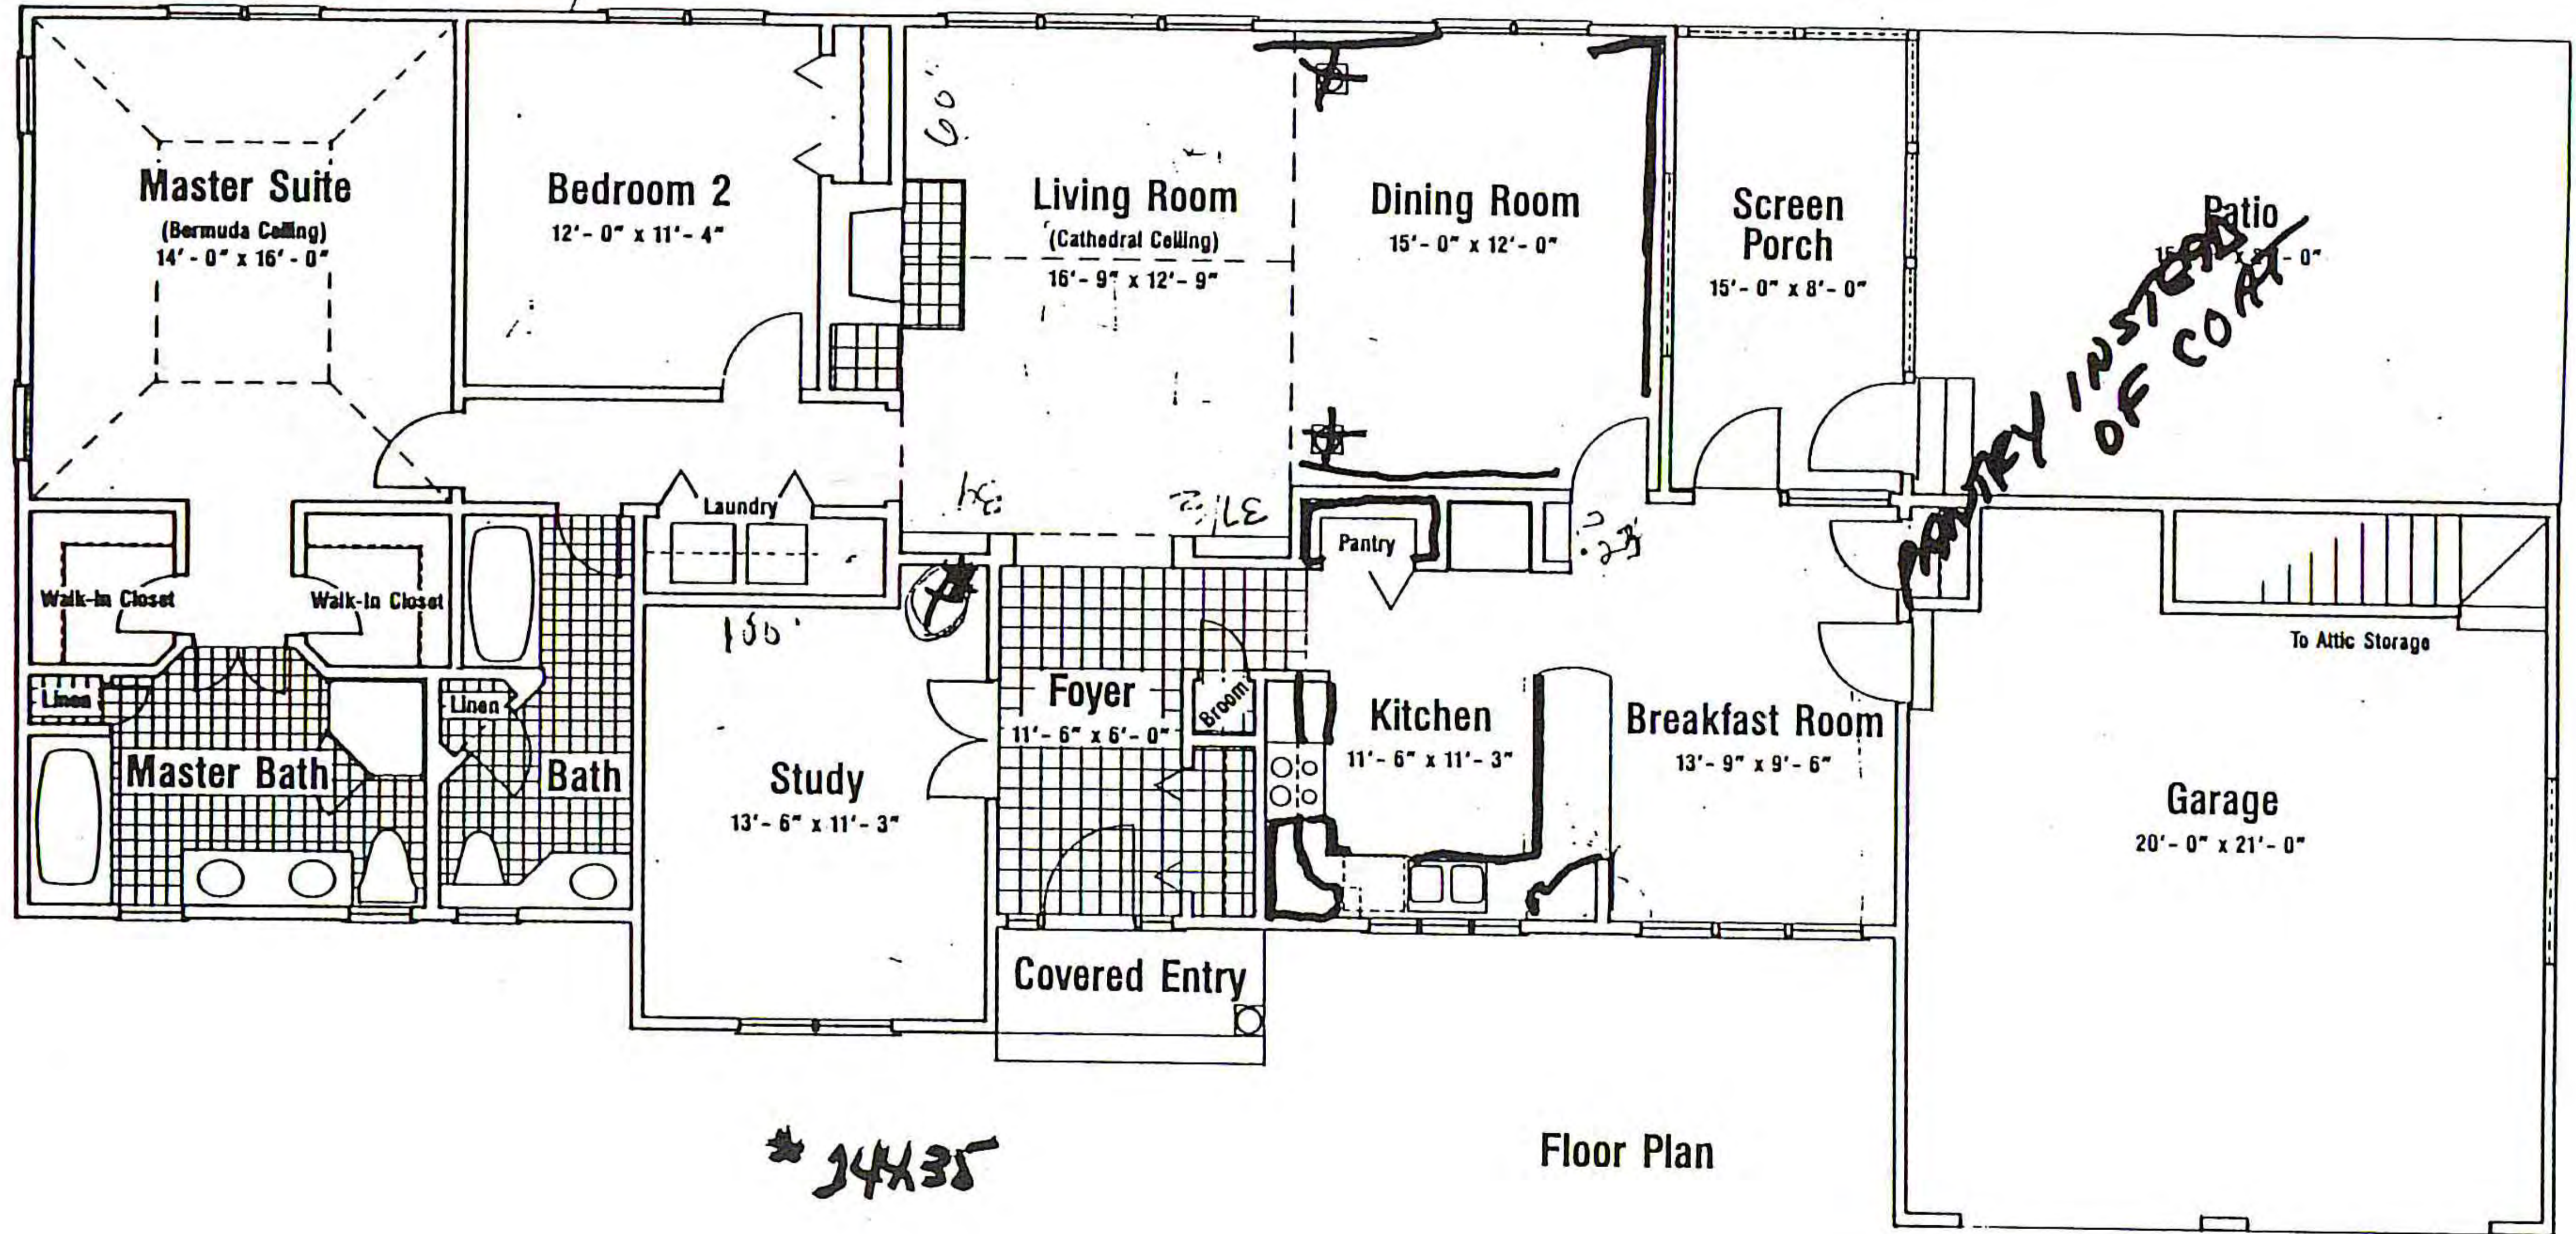

THE CASTLETON

HUCKINS FARM

The Mastleton

1,692 Square Feet
(Excluding storage, garage and screen porch)

Floor Plan

The dimensions, sizes, configurations and other information contained on this drawing are subject to change without notice and are meant to be illustrative only.