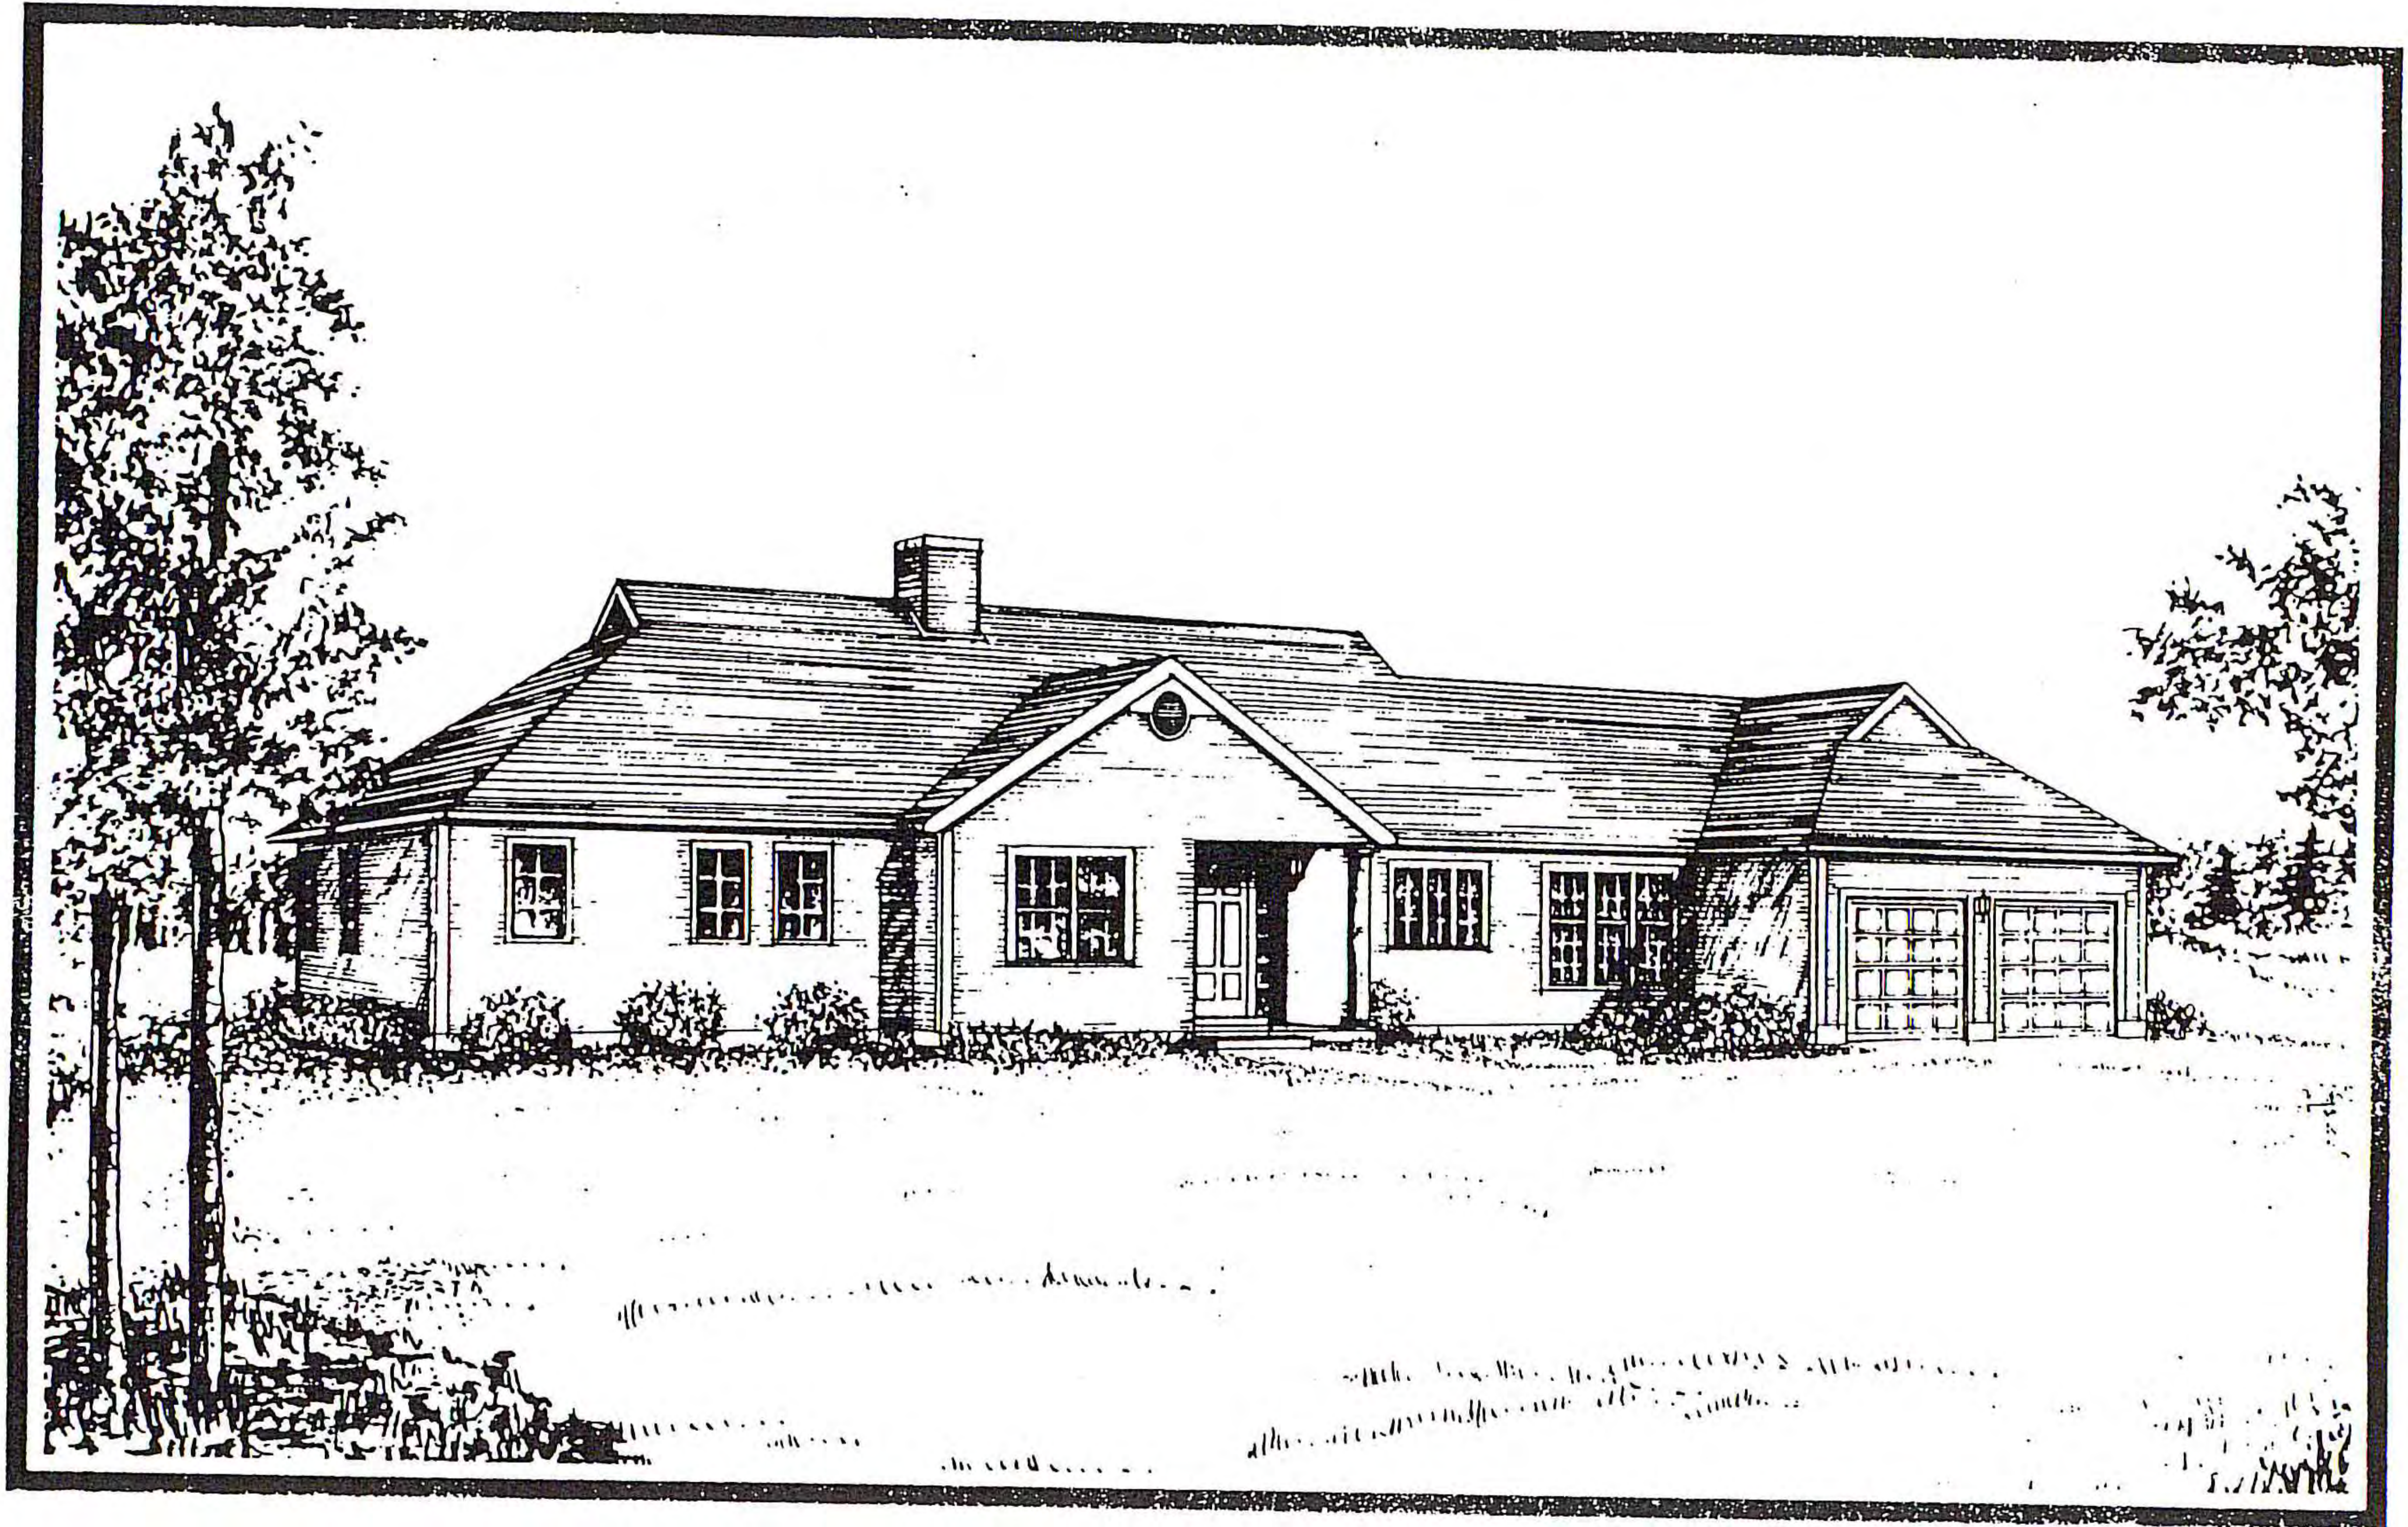

THE CASTLETON

HUCKINS FARM

The Mastleton

1,692 Square Feet
(Excluding storage, garage and screen porch)

Floor Plan

The dimensions, sizes, configurations and other information contained on this drawing are subject to change without notice and are meant to be illustrative only.